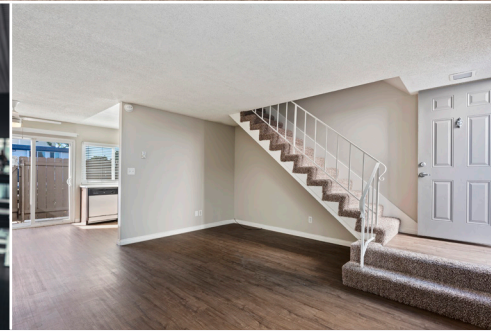

Live at the Center of Everything

Relax on the private balcony while overlooking the courtyards and five resort-style outdoor swimming pools and spas. Conveniently located next to I-805 and SR 163 and less than 10 minutes from hiking and natural areas, Arrive Clairemont is an oasis from city life with quick access to the best San Diego has to offer.

Luxury Apartments and Townhomes with Upgraded Interiors

- Private Patio/Balcony
- Oversized Closets
- Stainless Steel Appliances
- Updated Modern Fixtures

DON'T JUST COME HOME, ARRIVE.®
6363 Beadnell Way, San Diego, CA 92117
619-853-0872 • ArriveClairemont.com

A Proud Community of
Trinity Property Consultants